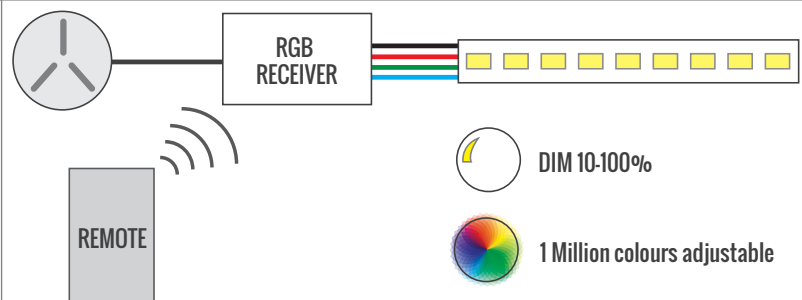

240V

240V STRIP LIGHTING ORDER FORM

LONGEST LENGTH PROFESSIONAL CONTINUOUS LIGHTING - MINIMUM 10m Length

- Available in white - Warm, natural, bright and blue
- Available in longer lengths up to 50m. Cut and supplied in meter lengths
- No transformer required, no joins, no wires - Just 1 plug
- Easy Installation and maintenance - lower costs and cheaper to install
- For very long lengths for use in ceilings or unreachable dry areas, lower heat, higher efficiencies & longer lifespan
- Single colour dimmable with TRIAC wall dimmer with added Greenhouse Load Correction Device
- RGB Colour controllable and dimmable. 240V Colour Controller compatible with Greenhouse WIFI remotes and with SMART device, Amazon Alexa and Google with added WIFI Gateway.

1. SINGLE COLOUR

GH Load Device required for Triac dimming

2. RGB

Needs compatible Remote and or Gateway

ALL PRICES ARE EXCLUSIVE OF GST

240V STRIP LIGHTS ORDER FORM - Please tick

1. SELECT COLOUR

**SINGLE COLOUR
240V PRO**